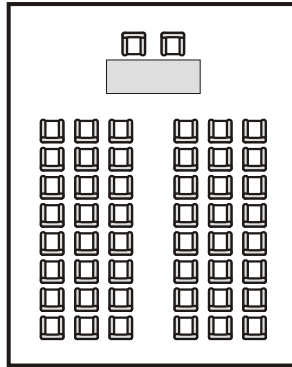

CONFERENCE ROOM SET UP

Room	Theater	Class	Cocktail	Size (in M)	Sq. Mtr
Manly	145	90	70	9 x 12	108
Meeting	N/A	10	20	4 x 8	32

Room	Buffet	Set menu
Corso Bistro	70	80

LAYOUT SET-UP

U-SHAPE SEATING

THEATER SEATING

CLASSROOM SEATING

We can tailor seating and banquet arrangements just the way you like it. Indoor or outdoors.