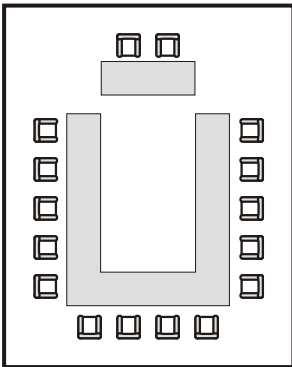

CONFERENCE ROOM SET UP

Room	Theater	Class	Cocktail	Size (in M)	Sq. Mtr
Manly	145	90	70	9 x 12	108
Meeting	N/A	10	20	4 x 8	32

Room	Buffet	Set menu
Corso Bistro	70	80

LAYOUT SET-UP

U-SHAPE SEATING

THEATER SEATING