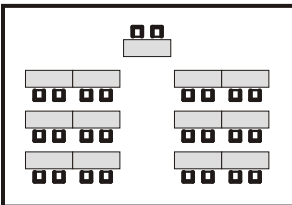

CONFERENCE ROOM SET UP

Room	Theater	Class	Cocktail	Size (in M)	Sq. Mtr
Manly	145	90	70	9 x 12	108
Meeting	N/A	10	20	4 x 8	32

Room	Buffet	Set menu
Corso Bistro	70	80

LAYOUT SET-UP

U-SHAPE SEATING

THEATER SEATING

CLASSROOM SEATING

We can tailor seating and banquet arrangements just the way you like it. Indoor or outdoors.